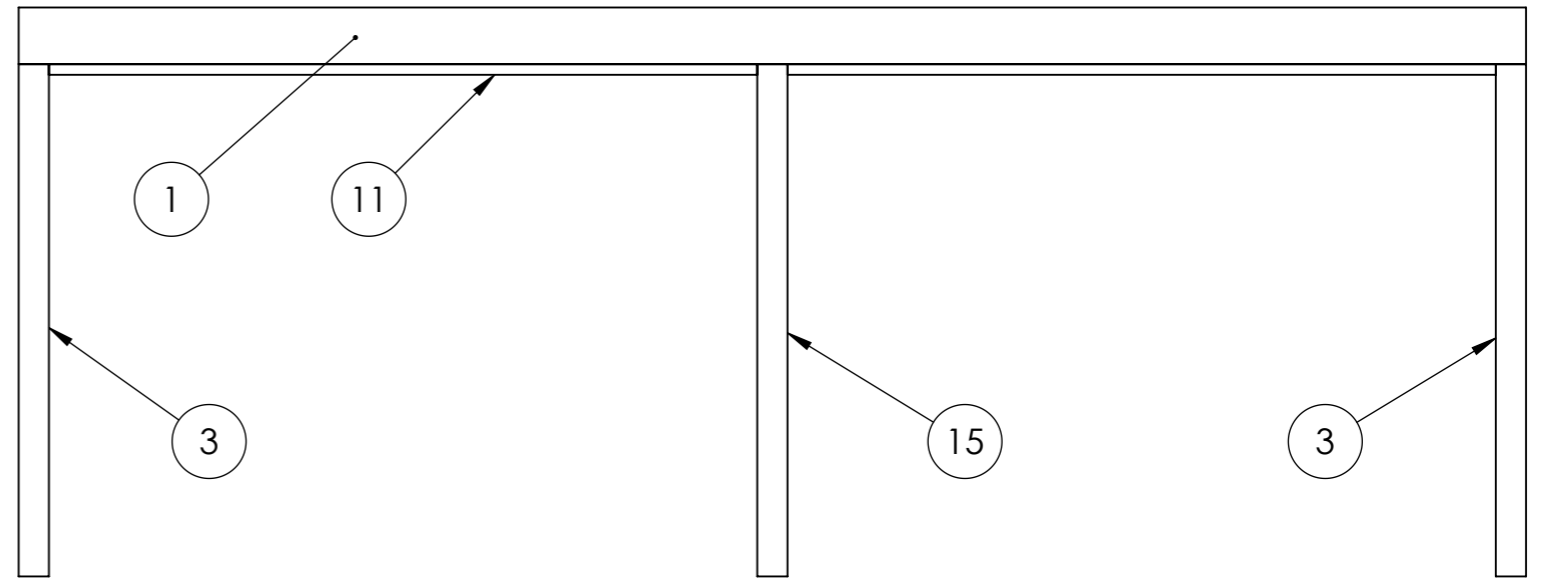

Baksida

This drawing must not be copied, transmitted or disclosed to any third party.

	Material	
	Offertnr.	Färg
	Ordernr.	Beredare
	Weight	Datum 2022-05-19
A3	Scale 1:30	Description Sommar / Vår Höst 24 m2 Snözon 2,5
	Sheet 3/19