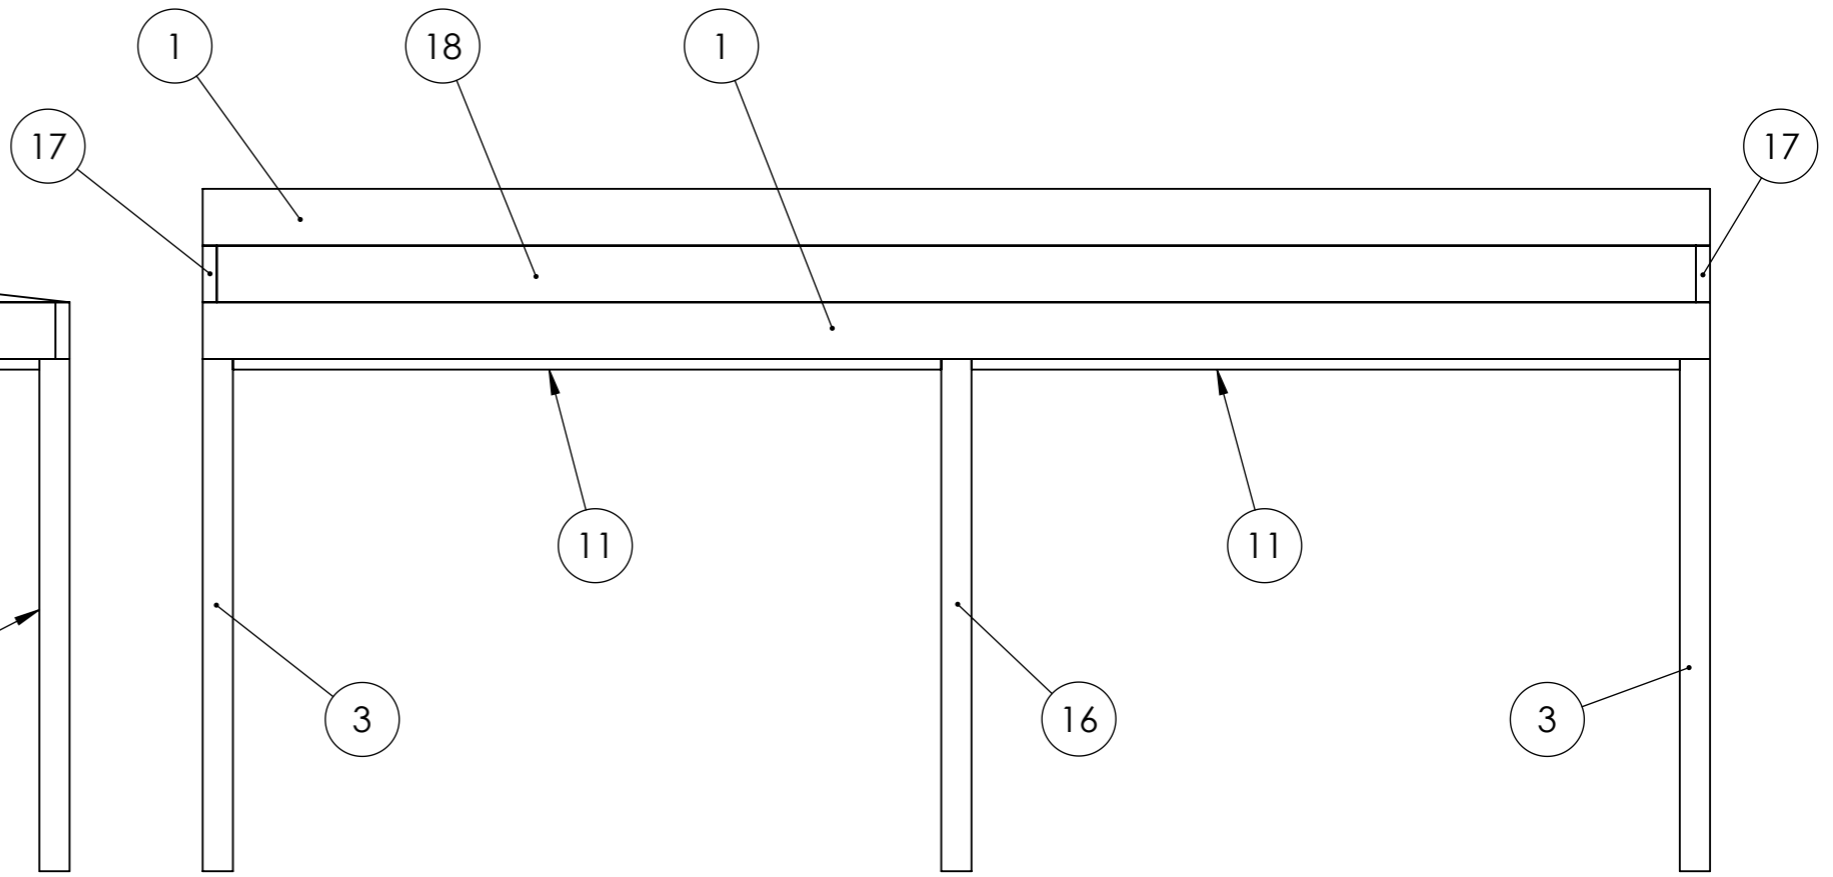

Front

This drawing must not be copied, transmitted or disclosed to any third party.

	Material	
	Offertnr.	Färg
	Ordernr.	Beredare
	Weight	Datum 2022-05-19
A3	Scale 1:30	Description Sommar / Vår Höst 24 m2 Snözon 2,5
	Sheet 3/19