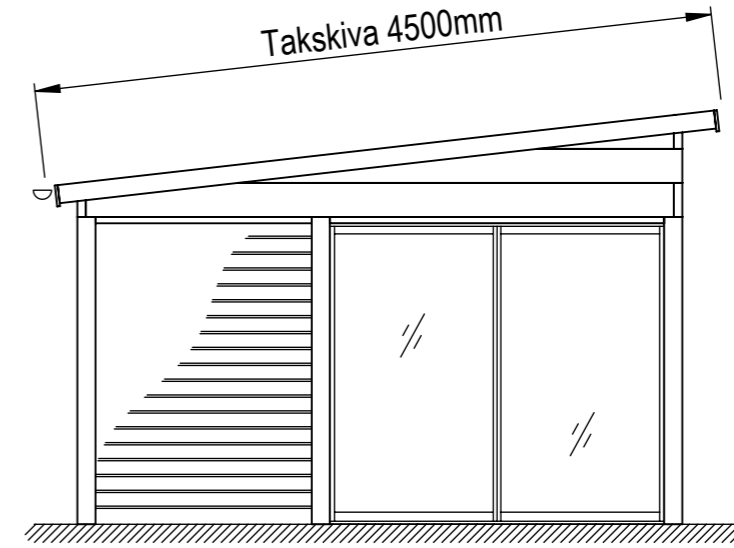

Egen lösning

Vänster